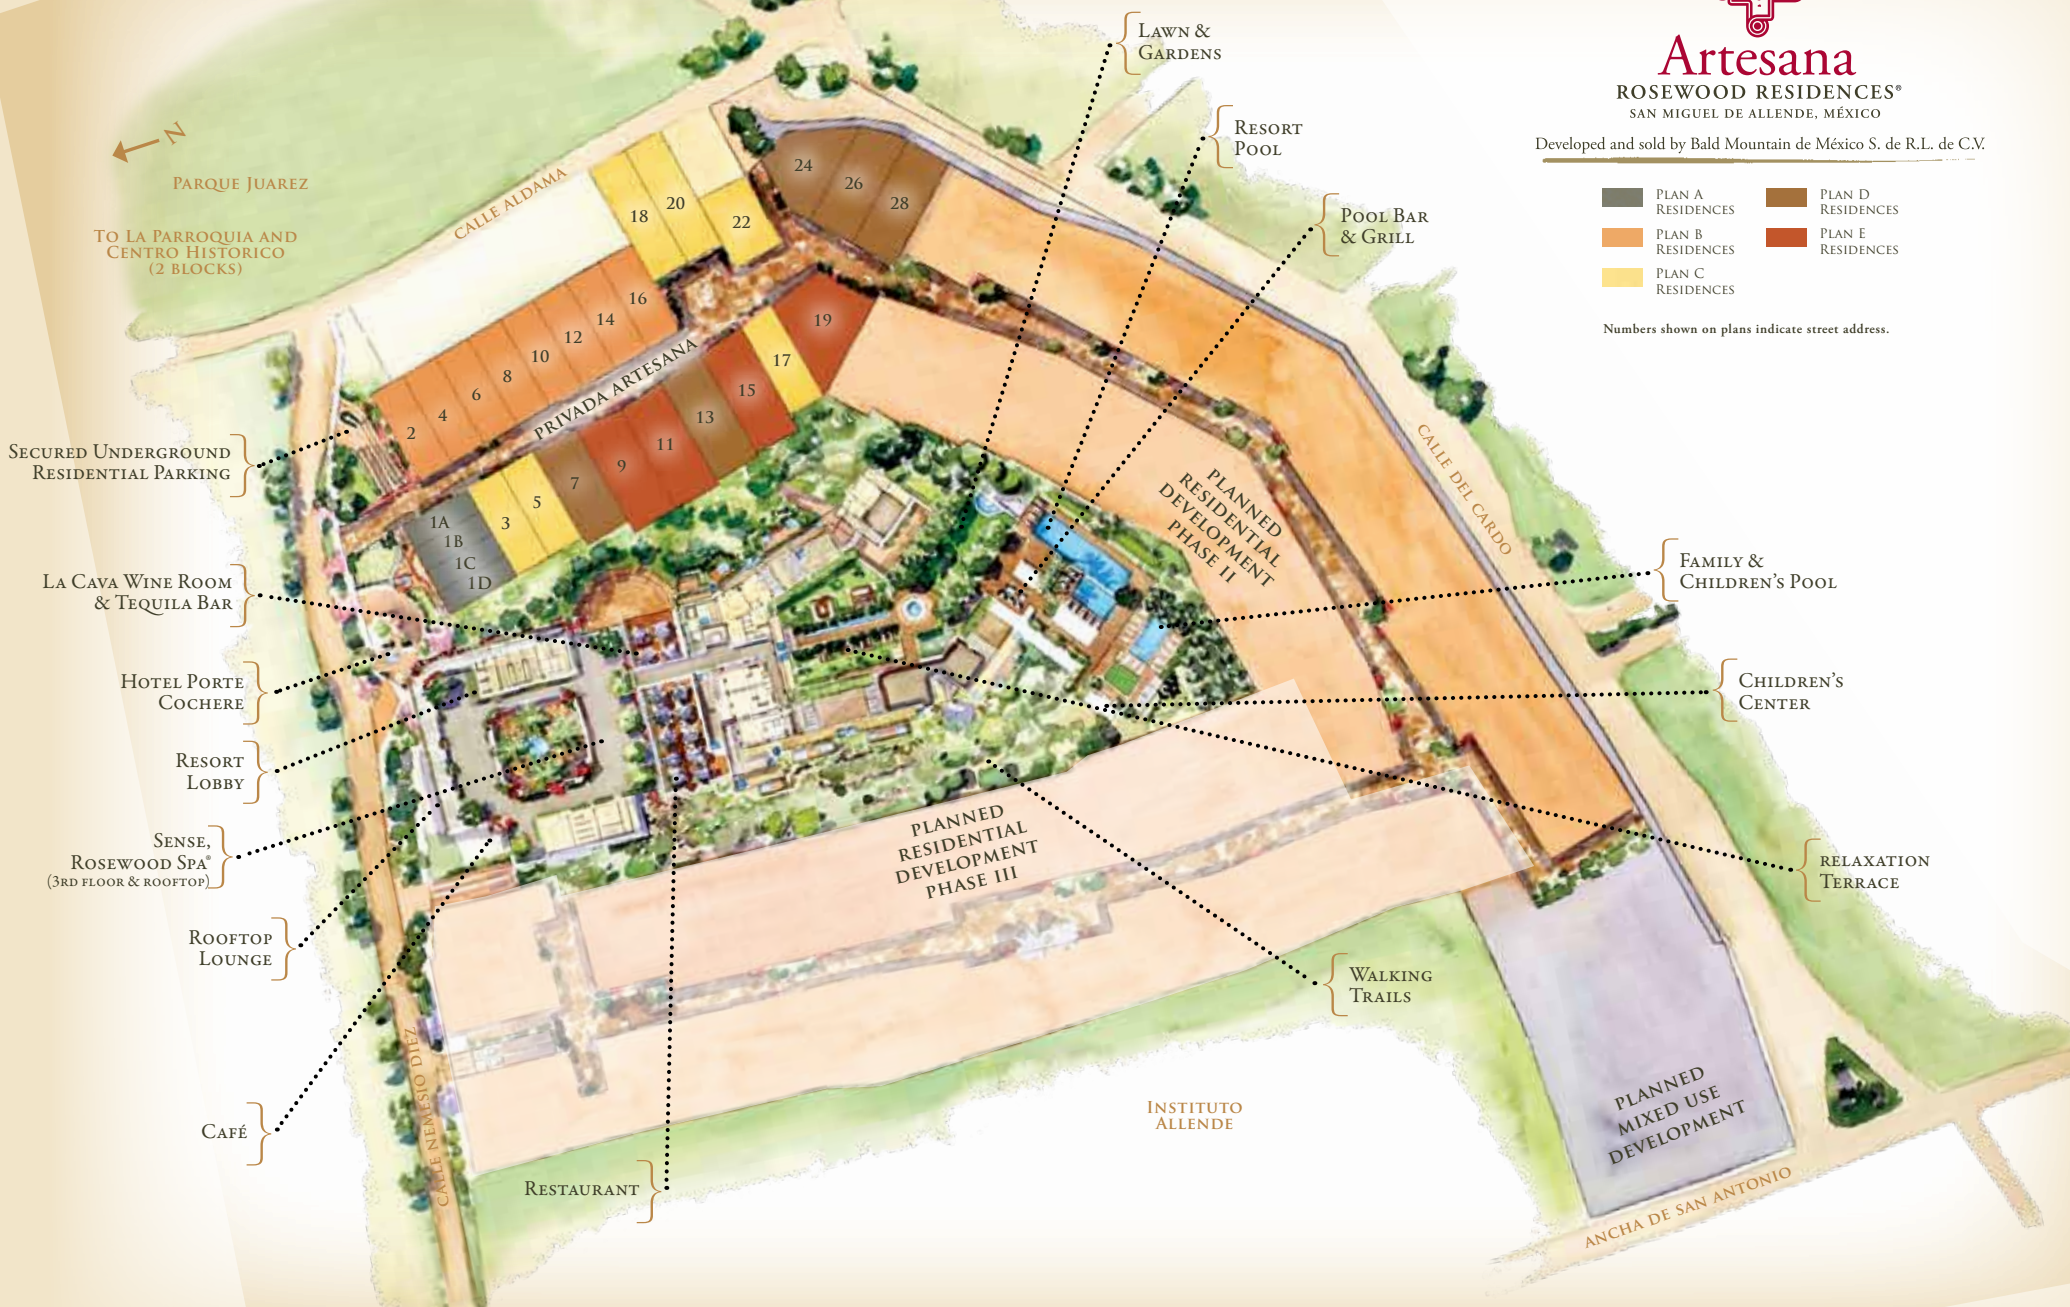

Artesana

ROSEWOOD RESIDENCES®
SAN MIGUEL DE ALLENDE, MÉXICO

Developed and sold by Bald Mountain de México S. de R.L. de C.V.

- | | |
|---|---|
|  PLAN A RESIDENCES |  PLAN D RESIDENCES |
|  PLAN B RESIDENCES |  PLAN E RESIDENCES |
|  PLAN C RESIDENCES | |

Numbers shown on plans indicate street address.

ILLUSTRATION IS ARTIST'S RENDERING. ALL PLANS AND AMENITIES ARE SUBJECT TO CHANGE AT ANY TIME WITHOUT NOTICE, INCLUDING MANAGEMENT BY ROSEWOOD HOTELS & RESORTS'. DIMENSIONS, SPECIFICATIONS AND AMENITIES MAY VARY OR BE OPTIONAL.